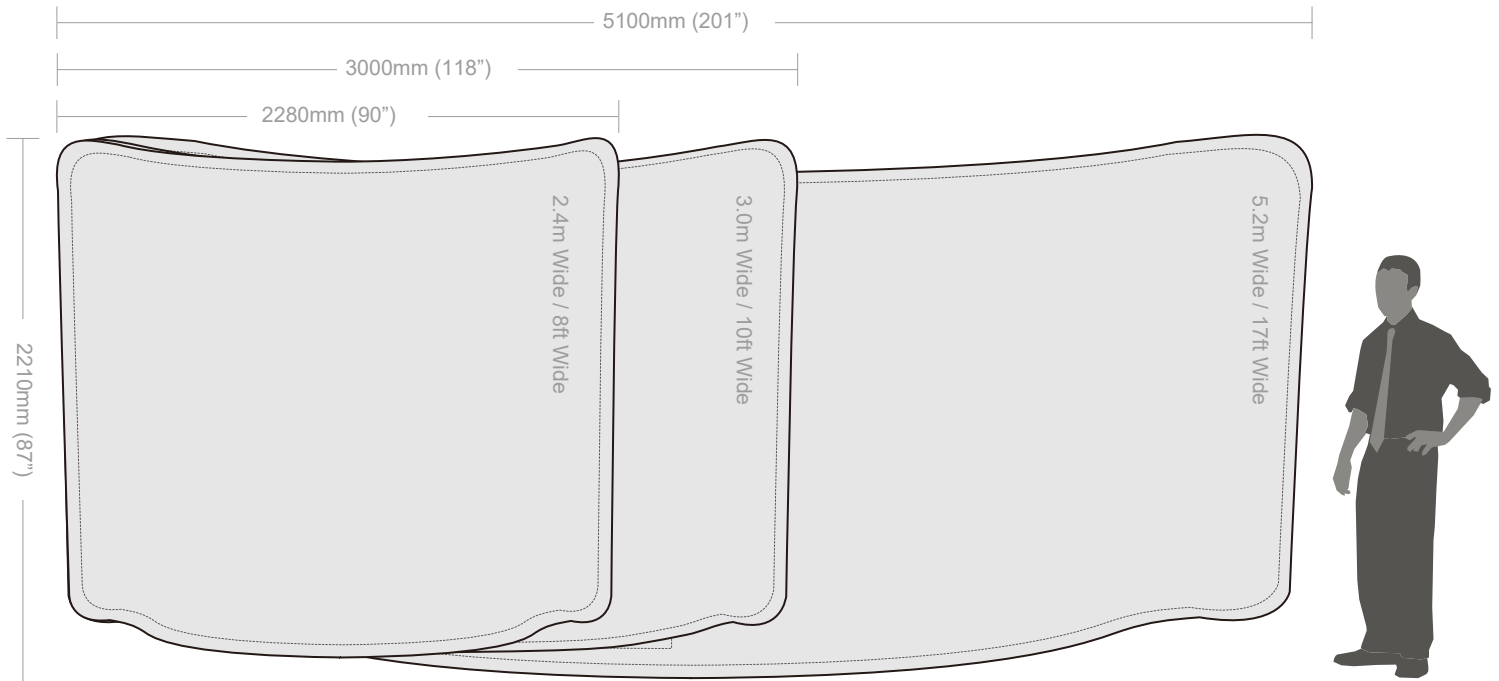

Curved Fabric Tube Display

1 Frame Poles

2 Frame Poles

3 Top Corners

Snap each pole together.

zip the graphic print on the top.

Download an invoice on our website

Please login to our website to download your latest invoice, or contact us for help service@flagaholic.com