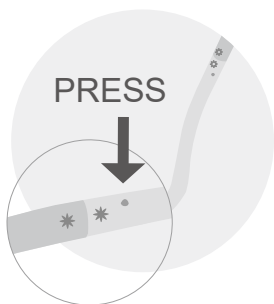

Curved Fabric Tube Display

1 Frame Poles

2 Frame Poles

3 Top Corners

Snap each pole together.

zip the graphic print on the top.

Download an invoice on our website

Please login to our website to download your latest invoice, or contact us for help service@flagaholic.com